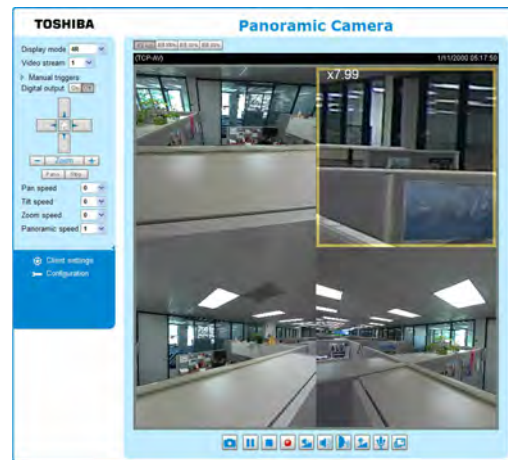

Toshiba America Information Systems, Inc.
Surveillance & IP Video Products, Imaging Systems Division
9740 Irvine Boulevard, Irvine, California 92618
1-877-855-1349 • www.toshibasecurity.com

IK-WF51A

5MP Indoor Panoramic IP Dome

TOSHIBA
Leading Innovation >>>

Camera Modes

The IK-WF51A panoramic camera can display full surround video in multiple modes such as: original surround, full panoramic, 4 regions of interest, or combinations of original surrounds or panoramic plus regions of interest. With electronic PTZ controls, the panoramic camera can cover a large surveillance area with a single device.

Original surround

Four Regions of Interest
(no GUI)

Four Regions of Interest
(with GUI)

Panoramic
(no GUI)

Panoramic
(with GUI)

IK-WF51A

5MP Indoor Panoramic IP Dome

Included Accessories