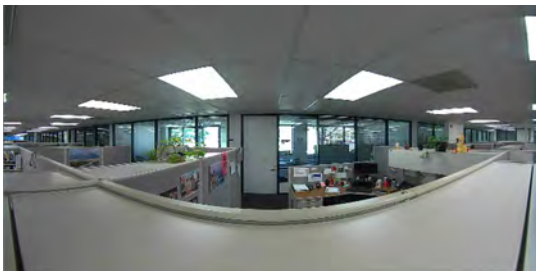

Toshiba America Information Systems, Inc.
Surveillance & IP Video Products, Imaging Systems Division
9740 Irvine Boulevard, Irvine, California 92618
1-877-855-1349 • www.toshibasecurity.com

IK-WF51A

5MP Indoor Panoramic IP Dome

TOSHIBA
Leading Innovation >>>

Camera Modes

The IK-WF51A panoramic camera can display full surround video in multiple modes such as: original surround, full panoramic, 4 regions of interest, or combinations of original surrounds or panoramic plus regions of interest. With electronic PTZ controls, the panoramic camera can cover a large surveillance area with a single device.

Original surround

Four Regions of Interest
(no GUI)

Four Regions of Interest
(with GUI)

Panoramic
(no GUI)

Panoramic
(with GUI)

IK-WF51A

5MP Indoor Panoramic IP Dome

Included Accessories