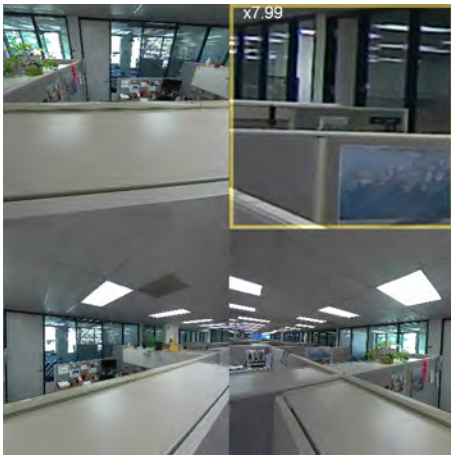

Four Regions of Interest
(no GUI)