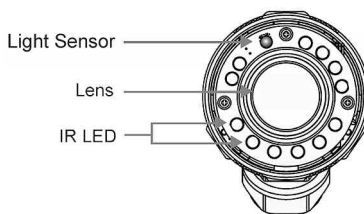

IK-WB70A

IP Network Bullet Camera

Built in lens	Vari-Focal (F=1.4 - 2.9, f= 3.3 - 12mm)
Angle of view(H)	23° to 85.2°
Angle of view(V)	14.8° to 51.6°
Zoom (Digital)	4x digital
Focus system	Manual
Sensor	1/3.3 CMOS
Effective Picture Element	640 x 480
Scanning System	Progressive
Image Compression	JPEG/MPEG4 (5 steps)
Audio I/O	Mic In, Line Out
Illumination	0 Lux with IR illuminators
Electric shutter	1/30 to 1/15,000 sec
Day/Night imaging	Yes (removable IR-cut filter)
White Balance	AWB
Gain AGC	Auto
Backlight compensation	On
Flickerless	On
Privacy mask	Yes
Motion detection	Yes
Protocols supported	TCP/ IP, HTTP, UPnP, RTSP/RTP/RTCP, IGMP, SMTP, FTP, DHCP, NTP, DNS, DDNS, PPPoE
Internet protocol	IPv4
MPEG4/JPEG	Simultaneous dual streaming
Maximum user access	Up to 10
Image sizes	640 x 480, 352 x 240, 176 x 144
Frame rate	30 fps at 640 x 480
FTPc frame rate	1 fps
Security	ID/password, HTTPS
Multi-case/Unicast	Yes
Alarm recording, email, FTP	Yes
Recording at client PC	Yes
Interface	10BASE-T/100BASE-TX, RJ-45
Digital input/output	1 in, 1 out
RS485	Yes
Dimensions (without shade)	7.09 (L) x 2.76 (W) x 2.76 (H) inches 180 (L) x 70 (W) x 70 (H) mm
Weight	969g (2.14 lbs)
Ratings	IP66 (water, dust), RoHS, FCC/B, ICES-003
IR illuminators	up to 15 meters
Embedded OS	Linux
Available OS	Windows W2K, XP, Vista
Power requirements	DC 12V±10%, AC 24V ± 5%, and Power over Ethernet
Power consumption	6W (max)
Accessories	AC adapter, Alignment sticker, anchor, I/O connector, quick start guide, manual, warranty

COMPATIBILITY

Management system software integration for the IK-WB70A camera:

- Toshiba Surveillix network recorders
- Milestone XProtect, RemoteManager
- OnSSI NetDVMS, NetDVR, NetGuard, ProSight
- Genetec Omnicast, Synergist, Autoviu
- ControlWare CWare Prime
- Broadware
- Strand USA
- IP Video Corp. Dynaview
- Video Protein

SUGGESTED APPLICATIONS

- Parking lots
- Street surveillance
- ATM machines
- Loading docks
- Public buildings
- Casinos
- Schools
- Retail
- many more...