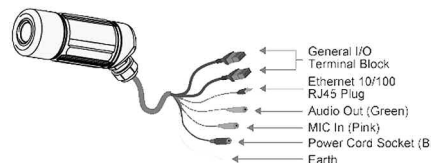

IK-WB70A

IP Network Bullet Camera

Built in lens	Vari-Focal (F=1.4 - 2.9, f= 3.3 - 12mm)
Angle of view(H)	23° to 85.2°
Angle of view(V)	14.8° to 51.6°
Zoom (Digital)	4x digital
Focus system	Manual
Sensor	1/3.3 CMOS
Effective Picture Element	640 x 480
Scanning System	Progressive
Image Compression	JPEG/MPEG4 (5 steps)
Audio I/O	Mic In, Line Out
Illumination	0 Lux with IR illuminators
Electric shutter	1/30 to 1/15,000 sec
Day/Night imaging	Yes (removable IR-cut filter)
White Balance	AWB
Gain AGC	Auto
Backlight compensation	On
Flickerless	On
Privacy mask	Yes
Motion detection	Yes
Protocols supported	TCP/ IP, HTTP, UPnP, RTSP/RTP/RTCP, IGMP, SMTP, FTP, DHCP, NTP, DNS, DDNS, PPPoE
Internet protocol	IPv4
MPEG4/JPEG	Simultaneous dual streaming
Maximum user access	Up to 10
Image sizes	640 x 480, 352 x 240, 176 x 144
Frame rate	30 fps at 640 x 480
FTPc frame rate	1 fps
Security	ID/password, HTTPS
Multi-case/Unicast	Yes
Alarm recording, email, FTP	Yes
Recording at client PC	Yes
Interface	10BASE-T/100BASE-TX, RJ-45
Digital input/output	1 in, 1 out
RS485	Yes
Dimensions (without shade)	7.09 (L) x 2.76 (W) x 2.76 (H) inches 180 (L) x 70 (W) x 70 (H) mm
Weight	969g (2.14 lbs)
Ratings	IP66 (water, dust), RoHS, FCC/B, ICES-003
IR illuminators	up to 15 meters
Embedded OS	Linux
Available OS	Windows W2K, XP, Vista
Power requirements	DC 12V±10%, AC 24V ± 5%, and Power over Ethernet
Power consumption	6W (max)
Accessories	AC adapter, Alignment sticker, anchor, I/O connector, quick start guide, manual, warranty

COMPATIBILITY

Management system software integration for the IK-WB70A camera:

- Toshiba Surveillix network recorders
- Milestone XProtect, RemoteManager
- OnSSI NetDVMS, NetDVR, NetGuard, ProSight
- Genetec Omnicast, Synergist, Autoviu
- ControlWare CWare Prime
- Broadware
- Strand USA
- IP Video Corp. Dynaview
- Video Protein

SUGGESTED APPLICATIONS

- Parking lots
- Street surveillance
- ATM machines
- Loading docks
- Public buildings
- Casinos
- Schools
- Retail
- many more...