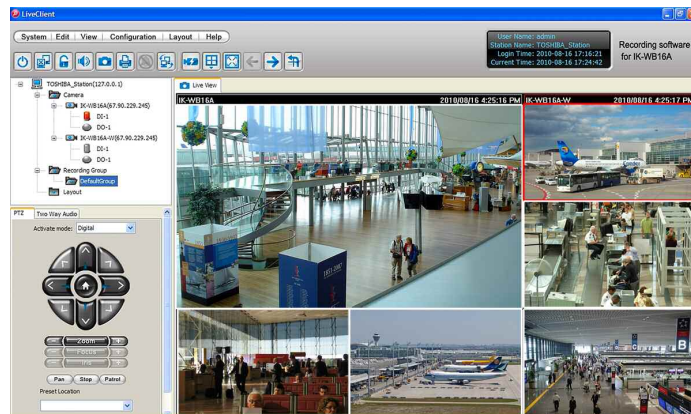

NETWORKING

Support-protocol	TCP/ IP, HTTP, HTTPS, UPnP, SNMP RTSP/RTP/RTCP, IGMP, SMTP, FTP, DHCP, NTP, DNS, DDNS, PPPoE
Internet protocol	IPv4, IPv6
Camera Setup Program	Installation Wizard
MPEG4/JPEG	Simultaneous four streamings
Maximum access user	Up to 10 clients (Live view)
Band width control	QoS, CoS
Image Sizes	1600x1200, 1280x960, 800x600, 640x480, 320x240, 176 x144
Frames per second (fps)	SVGA: 30 fps (MPEG, JPEG) UXGA: 10 fps (MPEG), 15 fps (JPEG)
FTPc frame Rate (Max/sec)	30 fps
Basic authentication	Yes
Security	Multi level ID/Password, IP address filtering, HTTPS, 802.1x port-based authentication
Wireless security*	WEP, WPA, WPA2
DDNS	no-ip.com changelP.com
Audio I/O	MIC IN / LINE OUT 2way audio (SIP) supported
Multi-cast/Uni-cast	Yes
Alarm recording	Yes
Recording in client PC	Yes
Recording in SD card	Yes (supported Micro SD card)
Export/upload function	Yes
E-mail, FTP, SD Card	Yes

INTERFACE

Ethernet Connectors	10 Base-T/100 Base-Tx RJ-45
Wireless*	IEEE802.11b, 802.11g and 802.11n
Built-in microphone	Yes
Audio in/out terminal	Yes (Mic In / Line out)
Web browser	Internet Explorer® V6.0 or later
Operating System	MS Windows® XP, Vista, 7

FREE RECORDING SOFTWARE: 16 Channel recording software included with the IK-WB16A and IK-WB16A-W.

- View, record and playback up to 16 channels
- Auto camera discovery
- Motion, event and scheduled recording
- Simple and easy to use GUI
- Exports to AVI, 3GP, EXE, BMP and JPEG
- Scheduled backup

MECHANICAL

Dimensions	5.16" (W) x 5.5" (D) x 5.0" (H) 131mm (W) x 140mm (D) x 128mm (H)
Temperature of operation	32° to 122° F (-10° to +50° C)
Humidity of operation	20 to 80%
Weight	480g, 505g (Wireless)
Power Requirements	DC 12V±10% and PoE (802.3af)*
Current consumption	0.55 A (DC12V)
OS	Linux Ver2.6
ROHS	Compliant
Standards	FCC/B, IC (ICES-003), UL60950, CSA C22.2

OPTIONAL ACCESSORIES

JK-SM5C-O	Outdoor clear dome housing
JK-SM5T-O	Outdoor tinted dome housing
JK-SM5C-I	Indoor clear dome housing
JK-SM5T-I	Indoor tinted dome housing
JK-MR5C	Recessed ceiling clear dome housing
JK-MR5T	Recessed ceiling tinted dome housing
JK-WM16	Indoor wall mount bracket
JK-JBA1	Electrical box mounting adapter

INCLUDED ACCESSORIES AC adaptor, Antenna* (2), CD-ROM Manual, IW, Recording-SW, QSG, Safety precautions, Warranty, Screws, Ceiling mount bracket

* The IK-WB16A has PoE, but is not wireless. The IK-WB16A-W is wireless but does not have PoE.