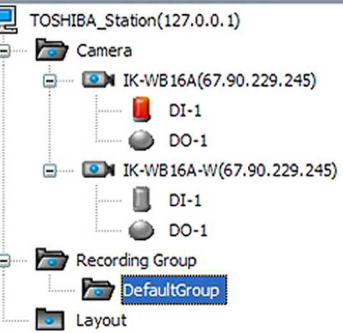

Client

em Edit View Configuration Layout Help

User Name: admin  
Station Name: TOSHIBA\_Station  
Login Time: 2010-08-16 17:16:21  
Current Time: 2010-08-16 17:24:42

Two Way Audio

activate mode: Digital

Zoom

## TOSHIBA

- Megapixel resolution (1600 x 1200) to capture small details and better identify subjects
- Quad streaming MPEG4/JPEG video
- Comes with free 16-CH recording software
- Two versions available:
  - PoE, non-wireless (IK-WB16A)
  - 802.11n wireless (IK-WB16A-W)
- Up to 30 frames per second
- Pan range of  $-175^{\circ}$  to  $+175^{\circ}$
- Tilt range of  $+90^{\circ}$  to  $-23^{\circ}$
- 4X digital zoom
- Two-way audio
- Micro SD card slot for local recording
- 0.2 lux minimum illumination
- Shipped fully assembled and ready to install
- 3 year limited warranty