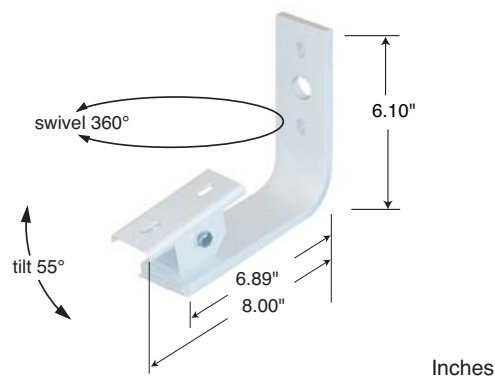

Made for Toshiba

TECHNICAL SPECIFICATIONS

FSM3009

Wall Mount for FB-3010 Series

A medium duty adjustable outdoor mount

Two screws lock the camera housing in position to eliminate camera vibrations. The mounting bracket can tilt 55° and swivel 360°. Lightweight, all aluminium construction bracket.

Fabrication:

Body : All aluminum, 3/8" Thickness,
#3003-H14 & #6061-T6 alloys
Finish : White polyurethane coating
Weight : 1.35 lb. (0.61 kg)

External dimensions:

Height : 6.10" (155 mm)
Width : 2.00" (50.8 mm)
Length : 8.00" (203 mm)

Inches

FSP3009

Ceiling Mount for FB-3010 Series

A medium duty adjustable outdoor mount

Two screws lock the camera housing in position to eliminate camera vibrations. The mounting bracket can tilt 55° and swivel 360°. Lightweight, all aluminium construction bracket.

Fabrication:

Body : All aluminum, 3/8" Thickness,
#3003-H14 & #6061-T6 alloys
Finish : White polyurethane coating
Weight : 1.95 lb. (0.88 kg)

External dimensions:

Height : 8.74" (222 mm)
Width : 2.00" (50.8 mm)
Top Length : 6.06" (154 mm)
Bottom Length : 8.00" (203 mm)