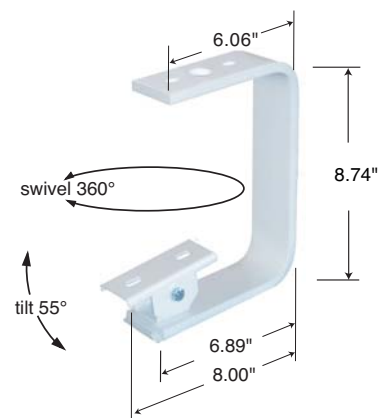

Made for Toshiba

TECHNICAL SPECIFICATIONS

FSM3009

Wall Mount for FB-3010 Series

A medium duty adjustable outdoor mount

Two screws lock the camera housing in position to eliminate camera vibrations. The mounting bracket can tilt 55° and swivel 360°. Lightweight, all aluminium construction bracket.

Fabrication:

Body : All aluminum, 3/8" Thickness,
#3003-H14 & #6061-T6 alloys
Finish : White polyurethane coating
Weight : 1.35 lb. (0.61 kg)

External dimensions:

Height : 6.10" (155 mm)
Width : 2.00" (50.8 mm)
Length : 8.00" (203 mm)

Inches

FSP3009

Ceiling Mount for FB-3010 Series

A medium duty adjustable outdoor mount

Two screws lock the camera housing in position to eliminate camera vibrations. The mounting bracket can tilt 55° and swivel 360°. Lightweight, all aluminium construction bracket.

Fabrication:

Body : All aluminum, 3/8" Thickness,
#3003-H14 & #6061-T6 alloys
Finish : White polyurethane coating
Weight : 1.95 lb. (0.88 kg)

External dimensions:

Height : 8.74" (222 mm)
Width : 2.00" (50.8 mm)
Top Length : 6.06" (154 mm)
Bottom Length : 8.00" (203 mm)